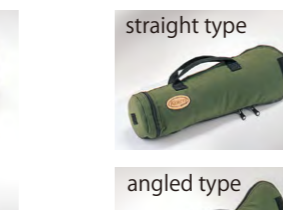

for TSN-500 Series
C-500 B/G/C/R/D
(for TSN-501 / 502)

Hand Strap

for TSN-550/500 Series
TSN-HD (use with C-550/500)

Only for U.S.A. market

for TSN-880 Series
CNW-12 straight type
CNW-11 angled type

for TSN-770 Series
CNW-14 straight type
CNW-13 angled type