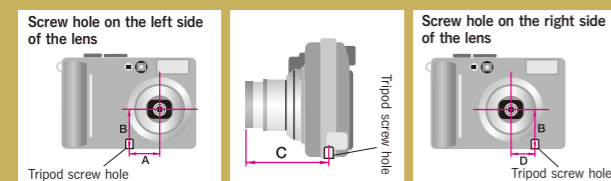

[TSN-550 Series]

[TSN-660M/600 Series Digiscoping System Diagram]

TSN-DA4 Compatibility

The TSN-DA4 universal camera adapter can be used with cameras that meet the following criteria.

- The TSN-DA4 allows a compact digital camera without filter threads to be used for digiscoping.
- Quickly change between photographing and viewing through the scope.
- The camera is attached to the adapter with the camera's tripod mount. Locking mechanisms ensure safe operation.